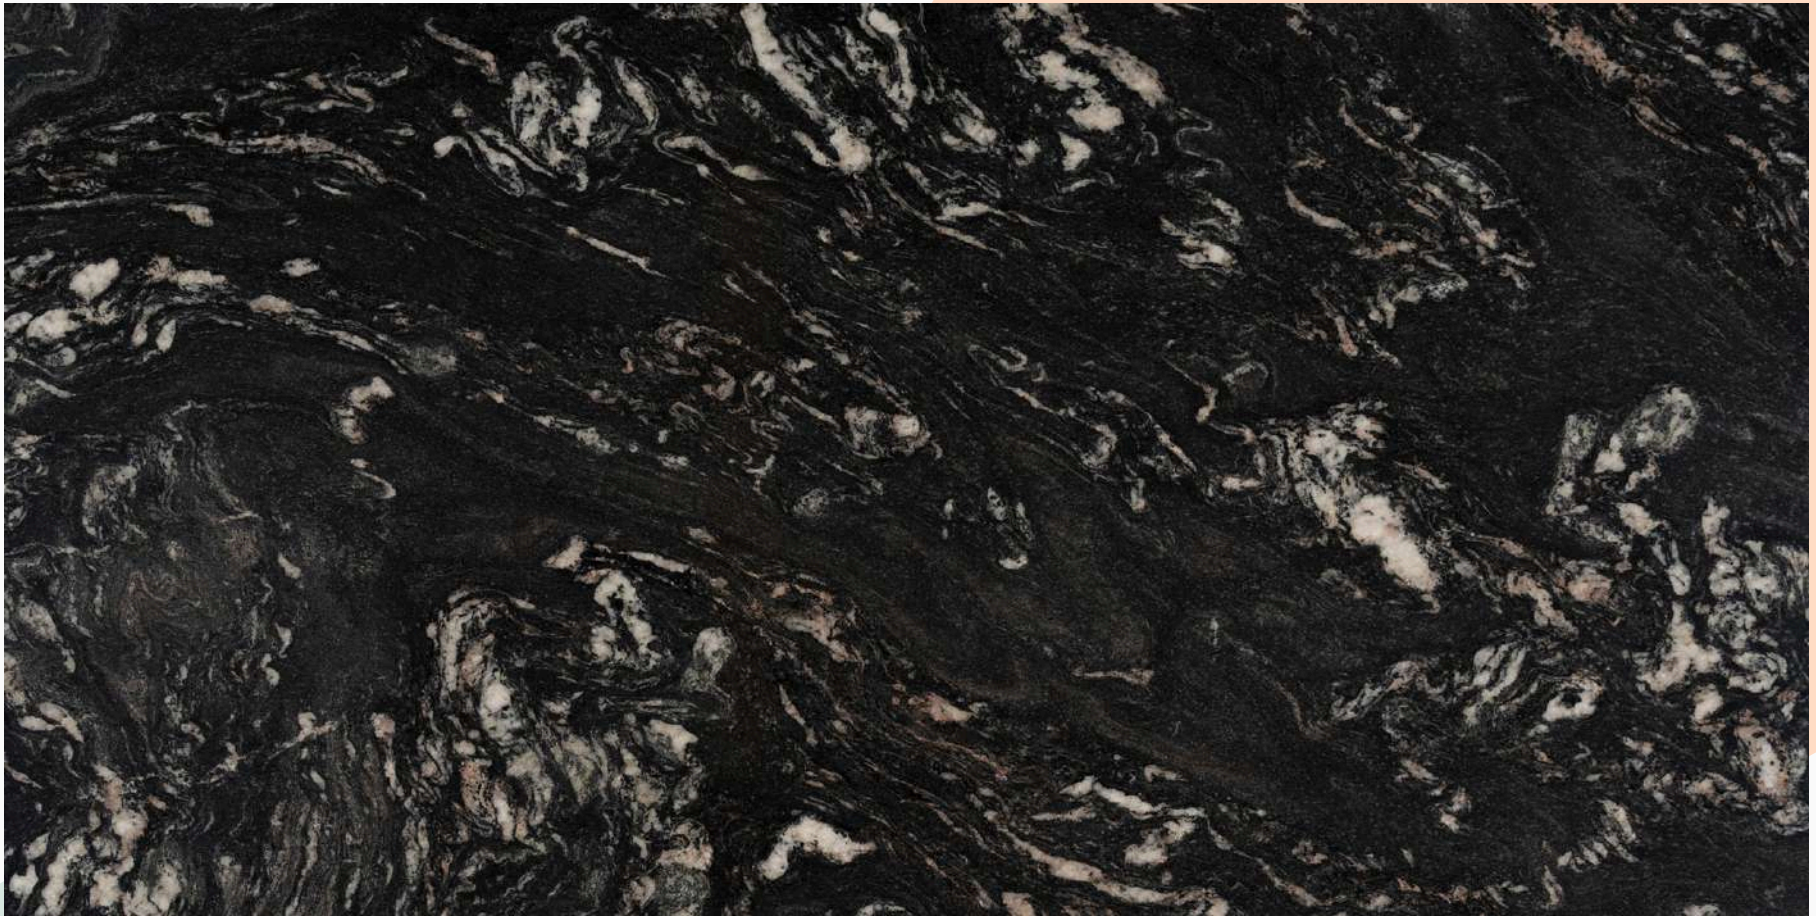

BLACK COSMIC FULL SLAB

BLACK COSMIC
CLOSE UP

**SOURCING MADE
SIMPLE, WITH AQS**

**BLACK
ANTELOPE
SERIES**

A deep black background that resembles the vast universe with streams of white and rich variants that form clouds and canopies that cream the surface.