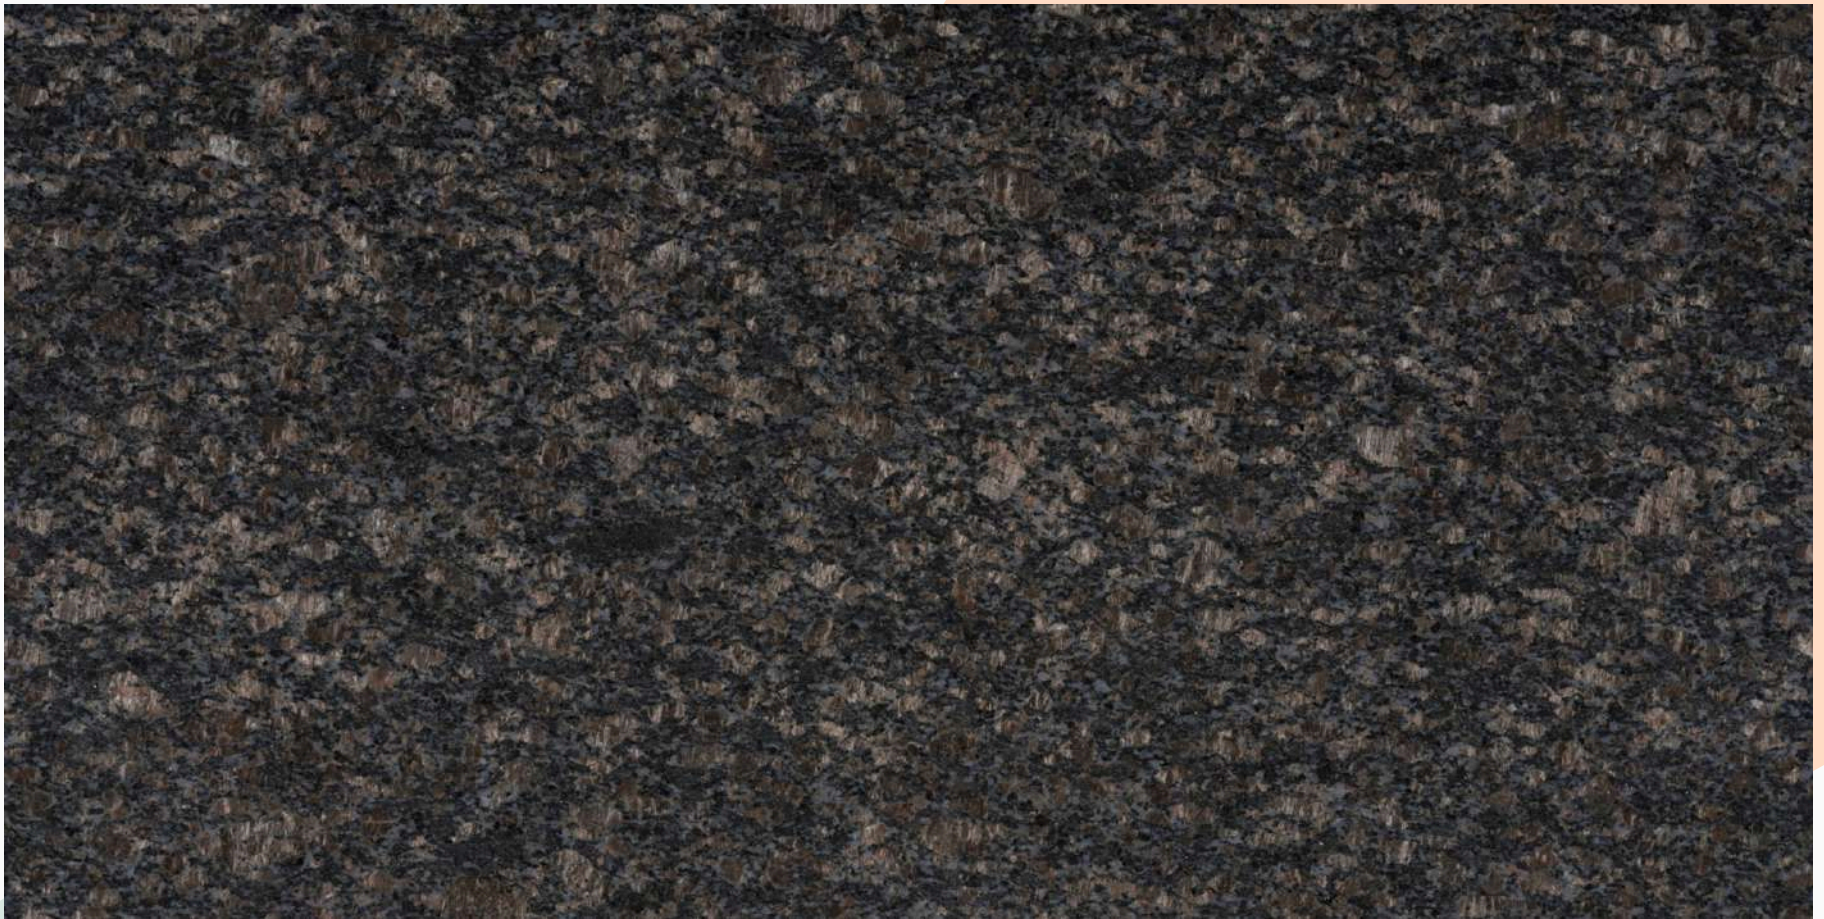

CATEGORY: PERMA BROWN SERIES

TAN BROWN FULL SLAB

TAN BROWN
CLOSE UP

**SOURCING MADE
SIMPLE, WITH AQS**

**PERMA
BROWN**

*Deep brown comforting
tones that resemble
permanent elegance and
warmth*

SAPPHIRE BROWN FULL SLAB